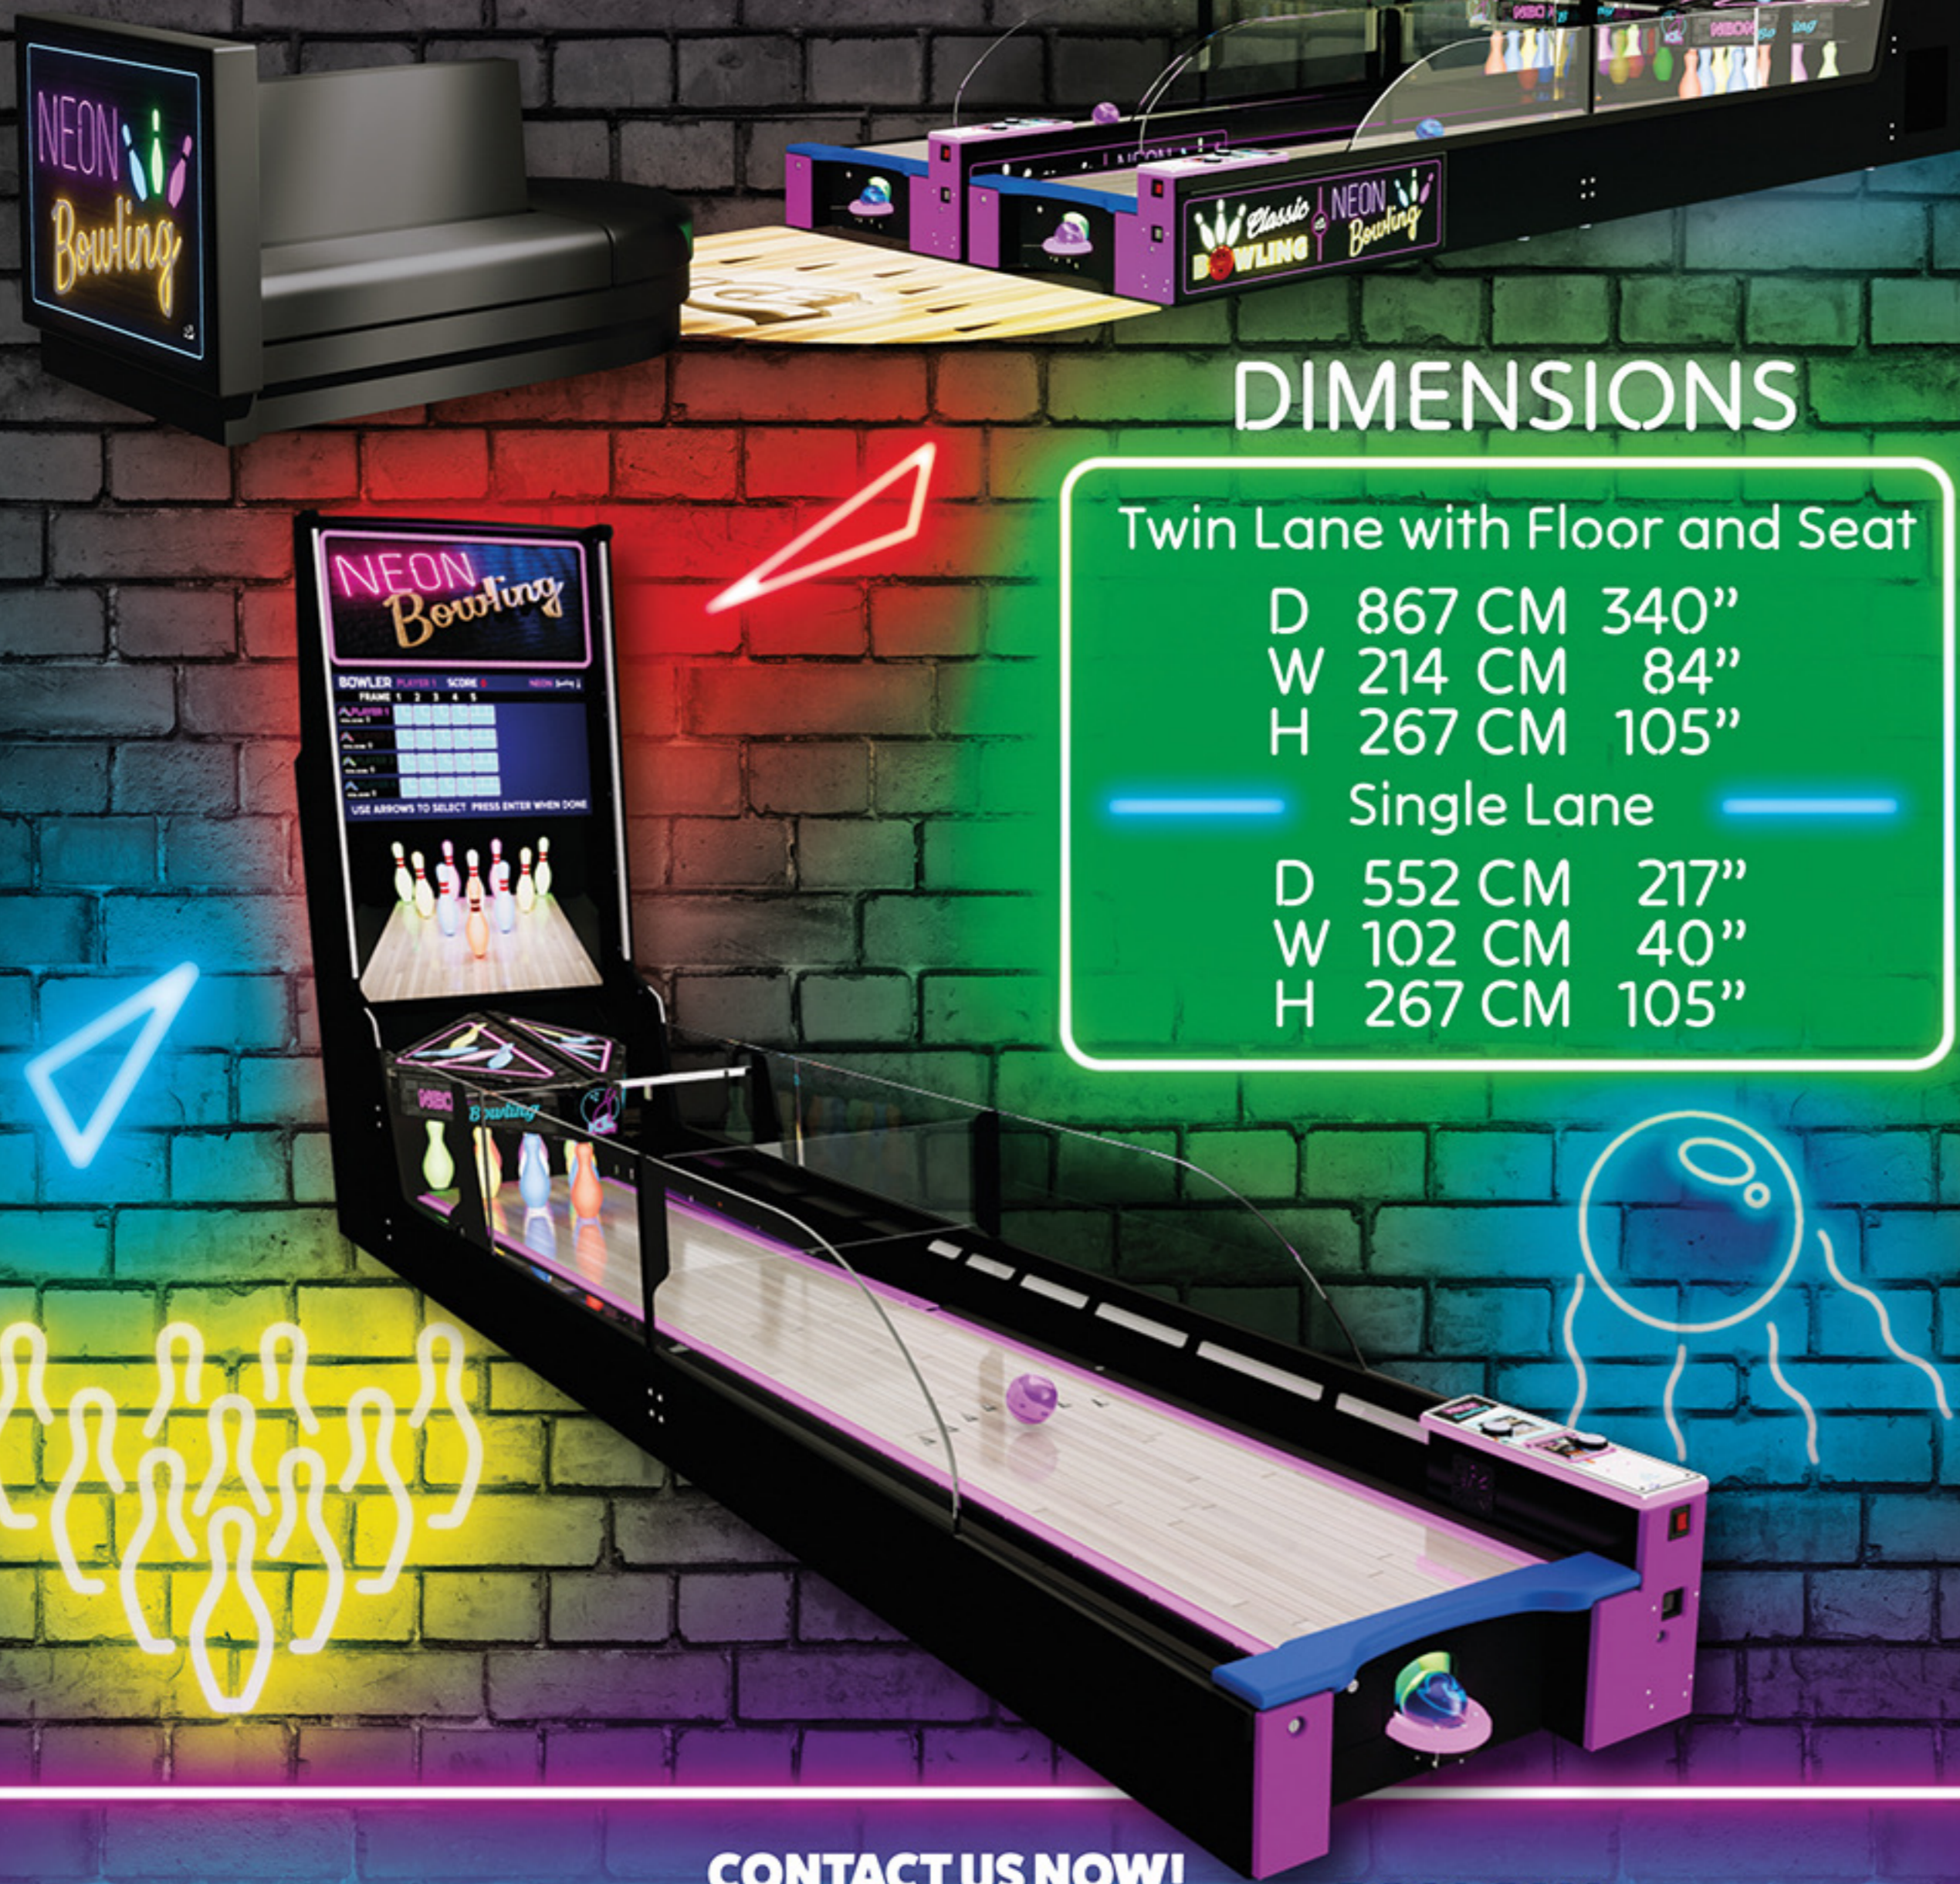

CONTACT US NOW!

+44 (0) 208 391 8090

SALES@SEGAARCADE.COM
WWW.SEGAARCADE.COM

FOLLOW

@SEGAAMUSEMENTS